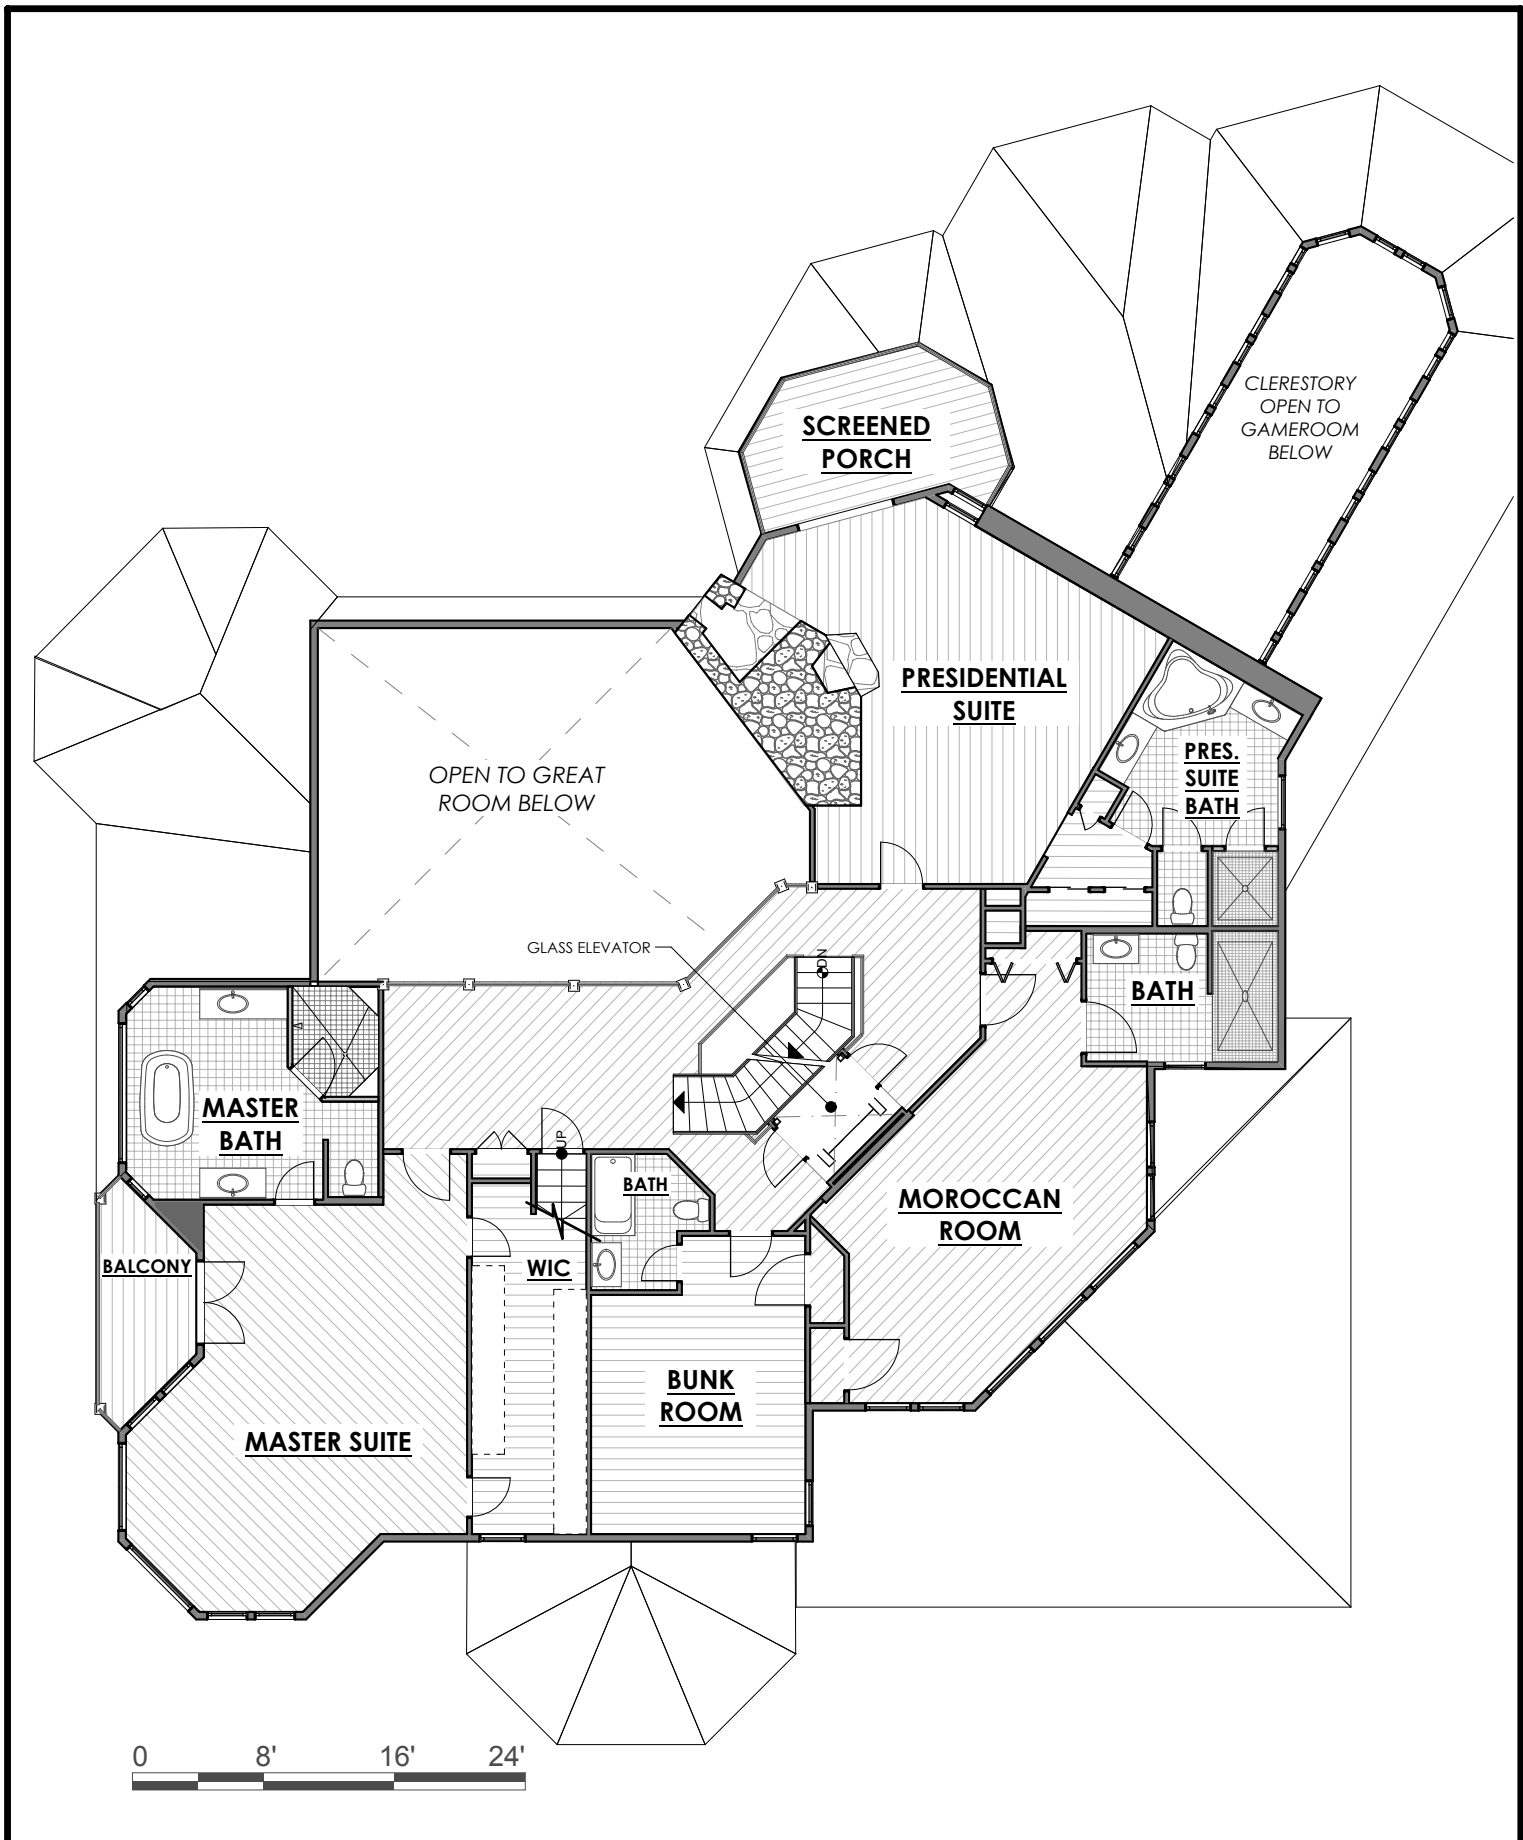

Mirror Lake Drive Residence
 Lake Placid, NY 12946
 ~ Lower Level ~ Floor 1 ~

ANDREW CHARY
 architect, p.l.l.c.
 2434 Main Street Lake Placid, New York 12946
 518.523.5727 www.chary.com

Mirror Lake Drive Residence
 Lake Placid, NY 12946
 ~ Main Floor ~ Floor 2 ~

ANDREW CHARY
 architect, p.l.l.c.
 2434 Main Street Lake Placid, New York 12946
 518.523.5727 www.chary.com

Mirror Lake Drive Residence
 Lake Placid, NY 12946
 ~ Top Floor / Floor 3 ~

ANDREW CHARY
 architect, p.l.l.c.
 2434 Main Street Lake Placid, New York 12946
 518.523.5727 www.chary.com