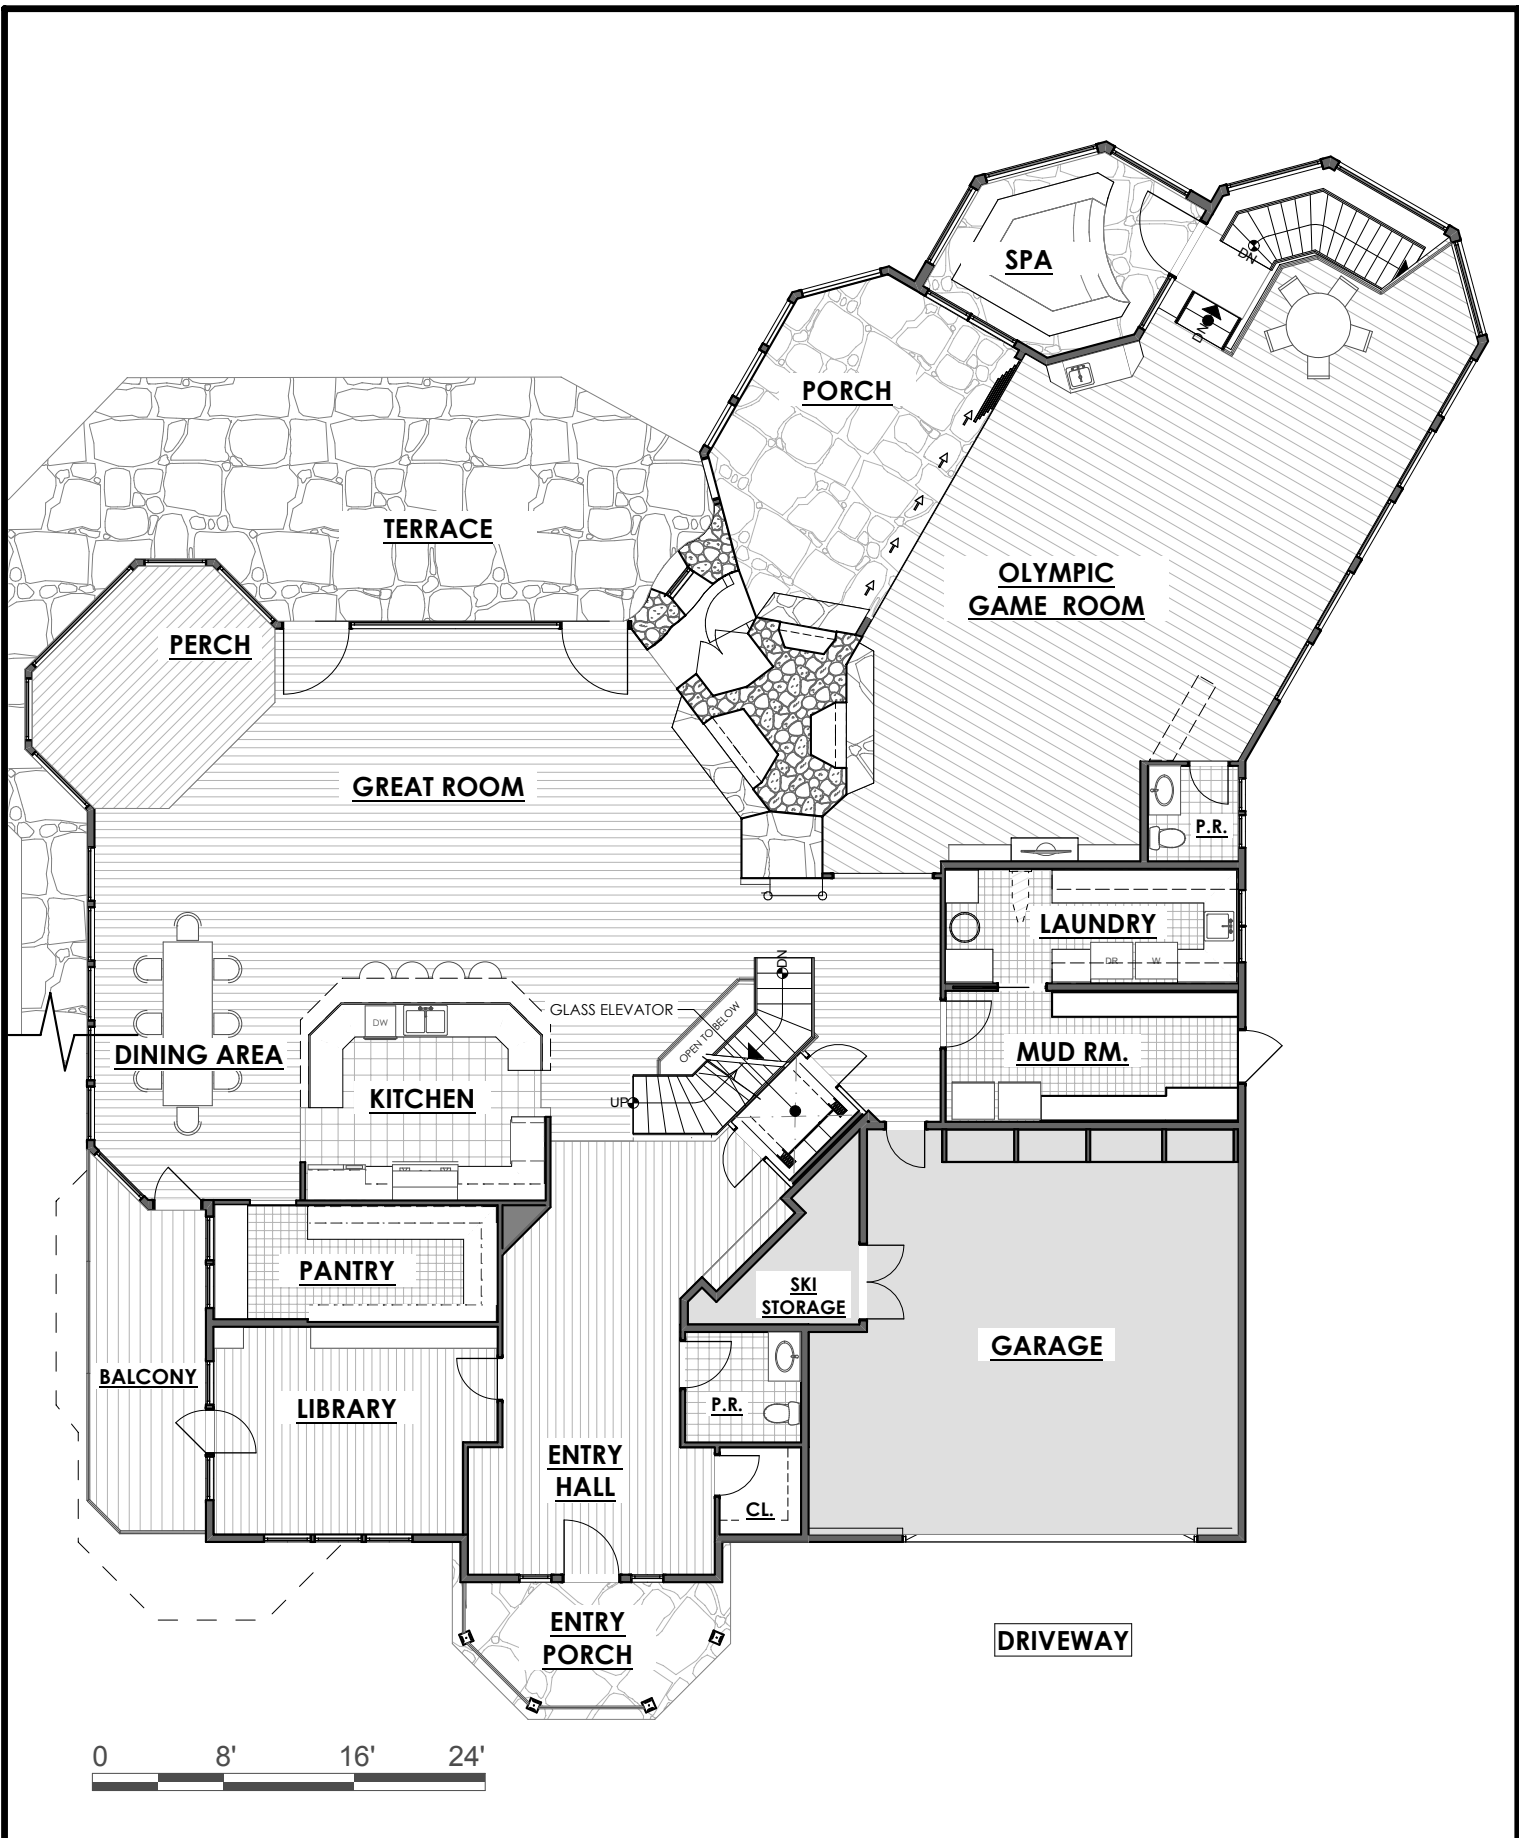

Mirror Lake Drive Residence
 Lake Placid, NY 12946
 ~ Lower Level ~ Floor 1 ~

ANDREW CHARY
 architect, p.l.l.c.
 2434 Main Street Lake Placid, New York 12946
 518.523.5727 www.chary.com

Mirror Lake Drive Residence
 Lake Placid, NY 12946
 ~ Main Floor ~ Floor 2 ~